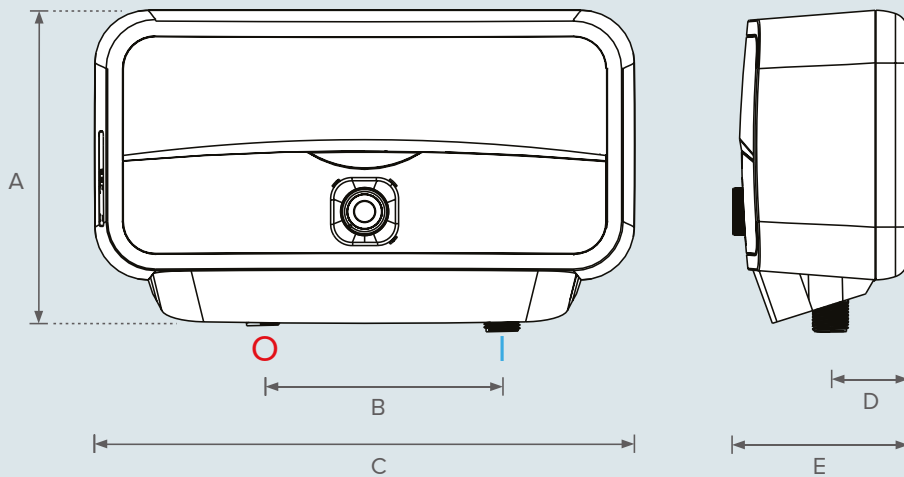

BRUSHED EFFECT FRONT PANEL

PREMIUM ITALIAN DESIGN

FRONT FACING DIAL

COVER OF INLET & OUTLET PIPES

1. LEDs indicate power level

2. Ergonomic dial with three power settings: LOW (4.5kW), MEDIUM (5kW), HIGH (9.5kW)

PRODUCT DIMENSIONS

SM 9.5 240V EU	
A	178mm
B	135mm
C	304mm
D	45mm
E	98mm

LEGEND

- | Cold water inlet G 1/2"
- Hot water outlet G 1/2"

AURES SM 9.5

Description	9.5 240V EU
Voltage (V) On Tech Label	240
Power (kW)	9.5kW
Step Power (kW)	4.5+5
Phase	Mono
Ampere	39.6
Frequency (Hz)	50/60Hz
Safety Valve (Y/N)	Y
Heating Element	Copper
Inner Tank Type	Plastic
Water Connection Size (inch/BSP)	1/2" BSP
Min Flow Rate (L/min)	2.1
Max Working Pressure (bar)*	8
IP Protection Degree	IP24
Max Working Temperature (°C)	55
ERP Rating	A
Tapping Profile	XS
PRODUCT CODE	3520028