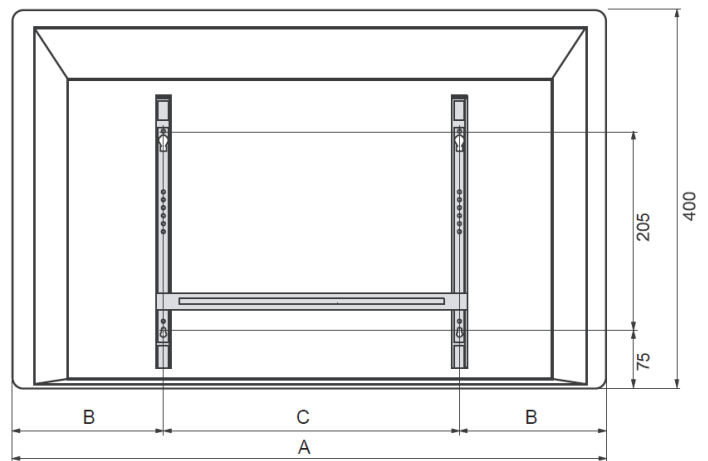

## Key Features

- Extremely shallow depth, attractive low profile
- Clean, minimalist front aesthetic
- Complies with Lot 20 of ERP Directive
- Easy cleaning hinged wall brackets

*A control module is required for operation, sold separately*

## Dimensions