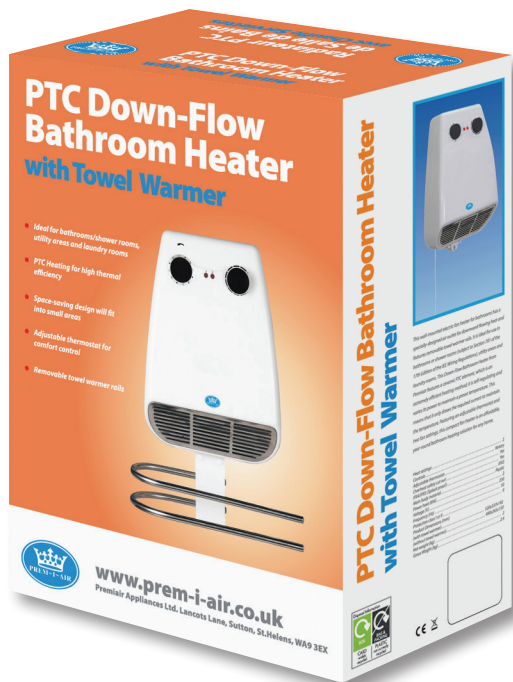

PREMAIR APPLIANCES LTD.

Lancots Lane
Sutton Oak
St. Helens
WA9 3EX

PTC Down-flow 2 kW Bathroom Heater with Towel Warmer

This wall-mounted electric fan heater for bathrooms has a specially-designed air outlet for downward flowing heat and features removable towel warmer rails. It is ideal for use in bathrooms or shower rooms (subject to Section 701 of the 17th Edition of the IEE Wiring Regulations), utility areas and laundry rooms. This 2 kW Down-Flow Bathroom Heater from Premi-air features a ceramic PTC element, which is an extremely efficient heating method; it is self-regulating and varies its power to maintain a preset temperature. This means that it only draws the required current to maintain the temperature. Featuring an adjustable thermostat and two fan settings, this compact fan heater is an affordable, year-round bathroom heating solution for any home.

Features:

- PTC Heating for high thermal efficiency
- Ideal for bathrooms/shower rooms, utility areas and laundry rooms
- Space-saving design will fit into small areas
- Removable towel warmer rails
- Adjustable thermostat for comfort control

PRODUCT SPECIFICATION

Product Dimensions (mm)	520x337x192 (with towel warmer) 490x265x150 (without towel warmer)
Net weight (kg)	2
Adjustable thermostat	yes
Colour	White
Controls	Rotary
Frequency (Hz)	50
Heat settings	2
IP Rating	IPX3
Main body material	Plastic
Number in outer carton	6
Overheat safety cut out	yes
Plug Amp (A)	13
Power heat (kW)	2
Power on indicator light	yes
Protection class I or II	II
Type	UK Model
Voltage (V)	230
Wall mountable	yes