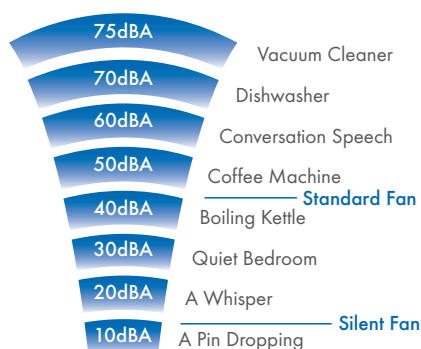

## Silent Fan Axial Bathroom/Toilet Fan

The new Silent Fan Range from Vent-Axia not only delivers stylish and silent ventilation without compromise on performance, but now comes with even more features and more model options providing flexibility when choosing the right fan.