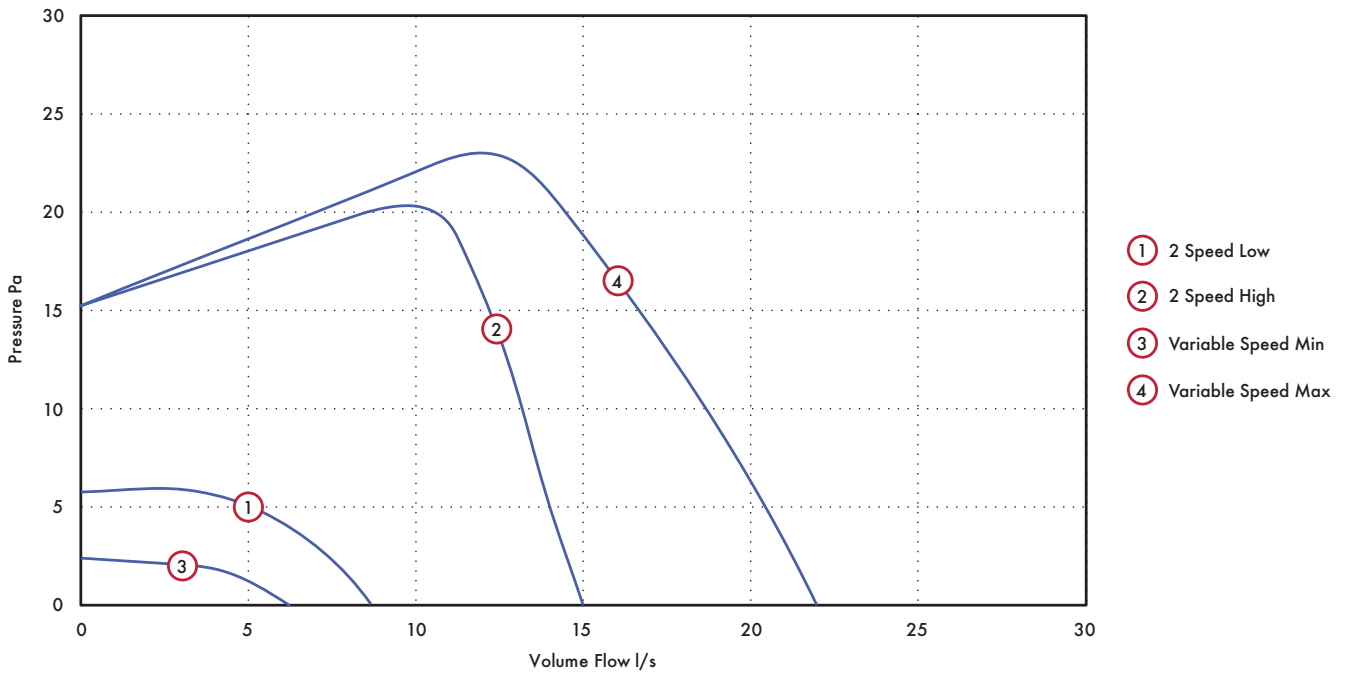

### Performance Guide

|                | Model            | Speed              | l/s   | Watts   | Warranty (years) |
|----------------|------------------|--------------------|---|---------|------------------|
| 2 Speed        | VASF100B/T/HT    | Low                | 6   | 2.7     | 2                |
|                |                  | High               | 15  | 4.8     |                  |
| Variable Speed | VASF100BV/TV/HTV | Min                | 6   | 1.7     | 5                |
|                |                  | Max                | 22  | 7.5     |                  |
|                | VASF100TC/HTC    | Adjustable Trickle | 6 - 15  | 1.7 - 5 |                  |
|                |                  | Boost              | Adjustable Trickle + 10 (Up to a max of 22 installed) | 7.5     | 5                |